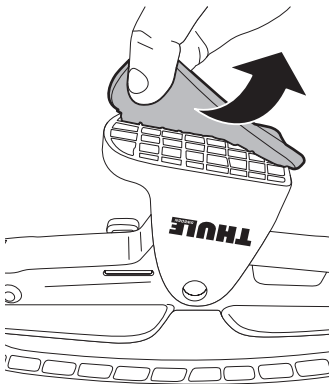

x4

Optional

SquareBar Adapter 8897

x4

x4

A