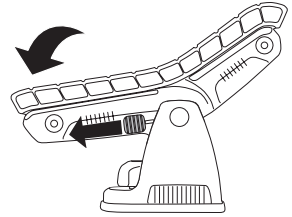

Min 610mm / 24 inch