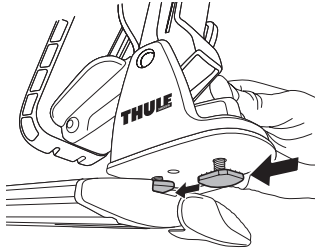

Thule DockGrip 895000

> Instructions

CITY CRASH
Complies with ISO norm

Thule WingBar Evo

Thule WingBar

Thule ProBar

Thule SlideBar

895000

C.20181009
506-7226-04

Bring your life
thule.com

1**A****B**

1

C

D

2.5 Nm

E

1.2

x1

x4

x4

x4

x4

Optional

SquareBar Adapter 8897